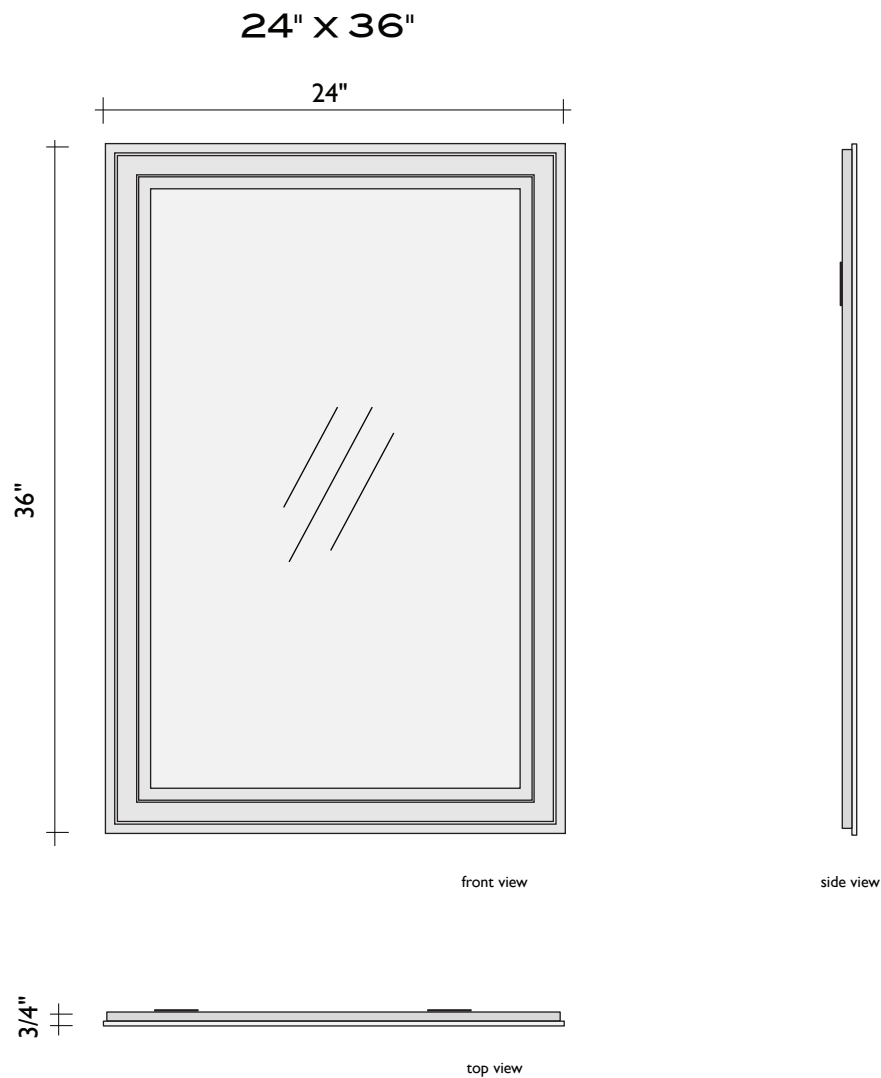

SPECIFICATIONS: MIRRORS (NICK GLACIER MIRROR):

ITEM NUMBERS:

Nick
Glacier
Mirror

AB8602.90

Gluechipped

NOTES: Mirror has gluechipped border design, wood backing and slimline brackets attached.

ALCHEMY
GLASS & LIGHT
www.alchemyglass.com