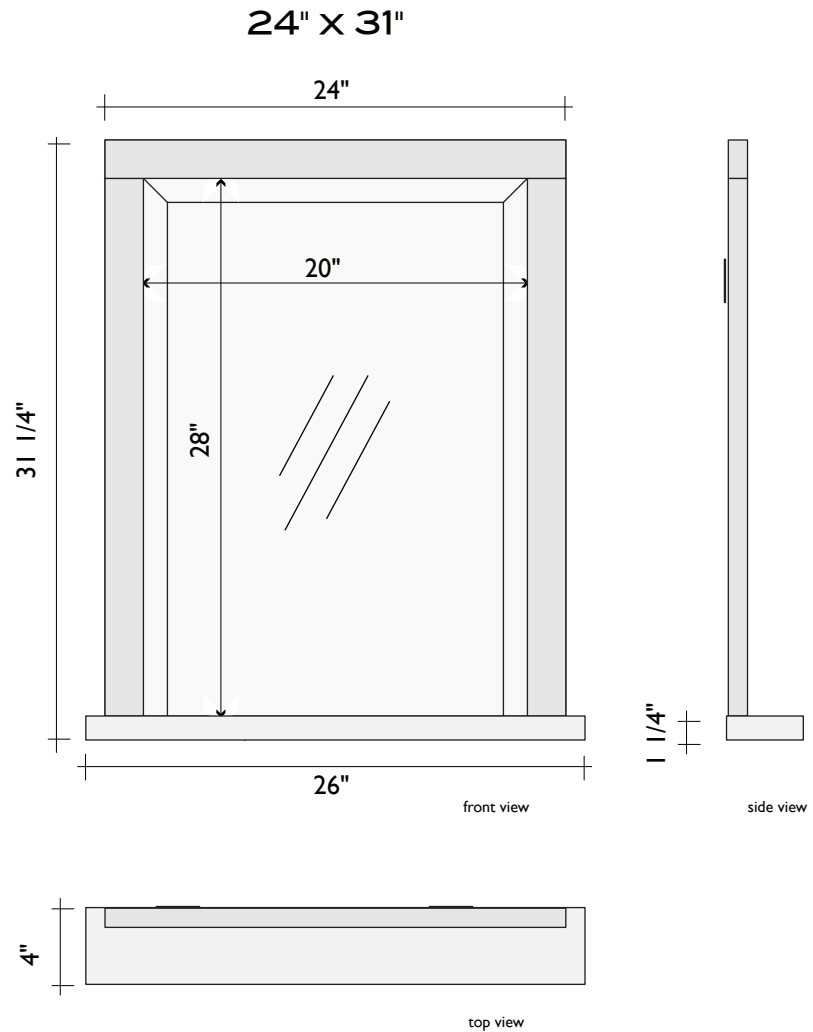

SPECIFICATIONS: MIRRORS (ENZO LAGNO MIRROR):

ITEM NUMBERS:

Enzo
Lagno
Mirror

AB8863.71

Wood & Stone

NOTES: Mirror has beveled edge, wood backing and slimline brackets attached.

ALCHEMY
GLASS & LIGHT
www.alchemyglass.com