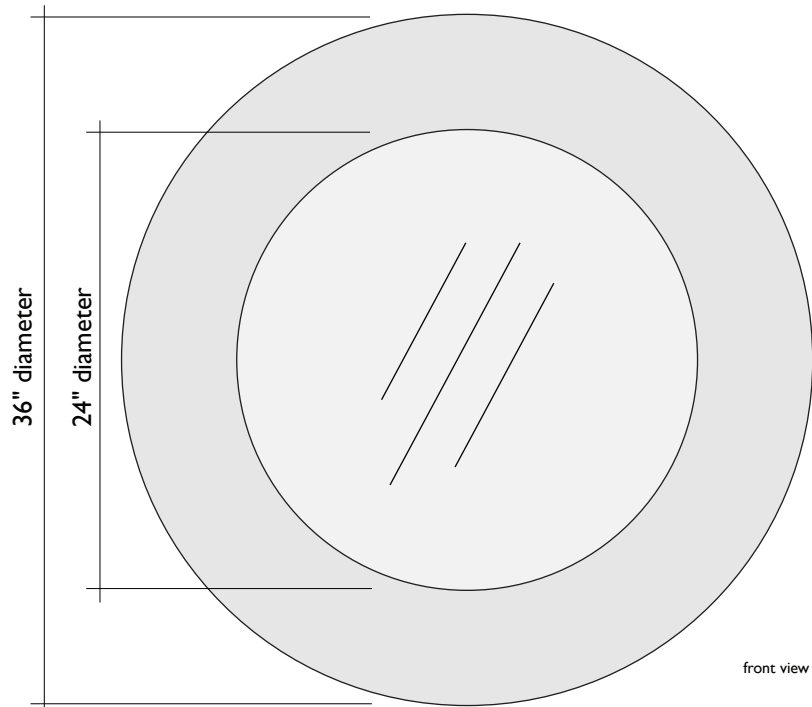

# SPECIFICATIONS: MIRRORS (ROUND SOLID BORDER):

## 36" DIAMETER

front view

top view

## 23" DIAMETER

front view

top view

## 28" x 36" REGULAR TILE

front view