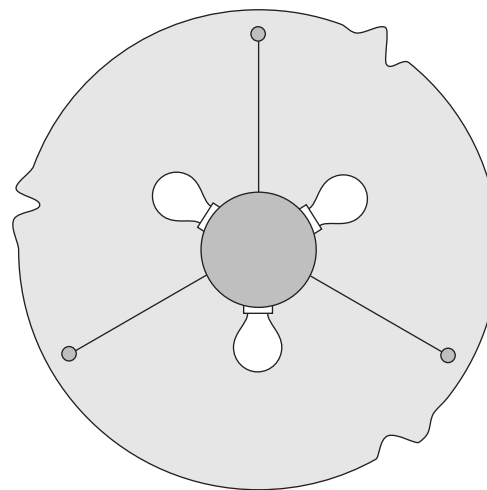

# SPECIFICATIONS: HANGING LIGHT FIXTURE (32" DRAPED PENDANT):

## ITEM NUMBERS:

32" diameter  
Draped  
Pendant

- AC1106.67 Twilight
- AC1113.67 Lava Cienega
- AC1114.67 Cienega Ether
- AC1117.67 Cienega Explosions
- AC1121.67 Burnished Fossil
- AC1122.67 Fallen Leaves
- AC1131.67 Copper Mesh

**NOTES:** The 32" Pendant comes with all attachment hardware, including ceiling mounted canopy, steel cable, connection fittings, and a selection of 3 stem pieces measuring 8", 12", and 24". By using one or more of the stem pieces, any of the 8 overall lengths shown above can be achieved. The fixture takes 3 standard light bulbs up to 150W each. The canopy and stem pieces are powder-coated in mineral bronze. See "Hanging Fixture Installation Instructions" for more information.

# SPECIFICATIONS: HANGING LIGHT FIXTURE (25" DRAPED PENDANT):

plan view looking down  
]from ceiling