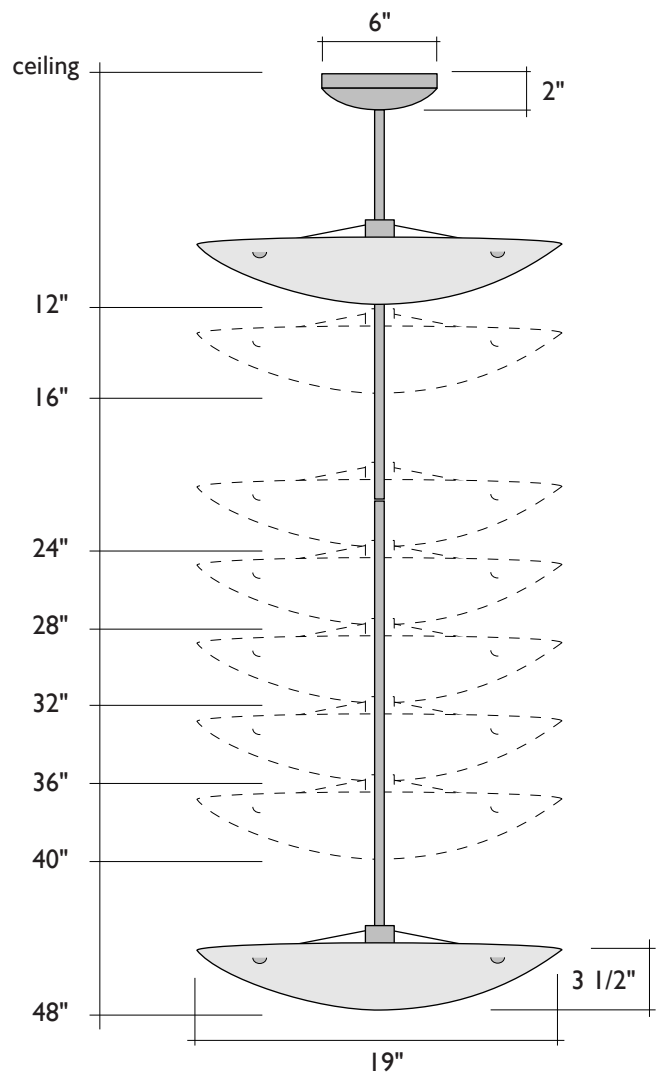

SPECIFICATIONS: HANGING LIGHT FIXTURE (19" SHALLOW PENDANT):

REGULAR (STEMMED)