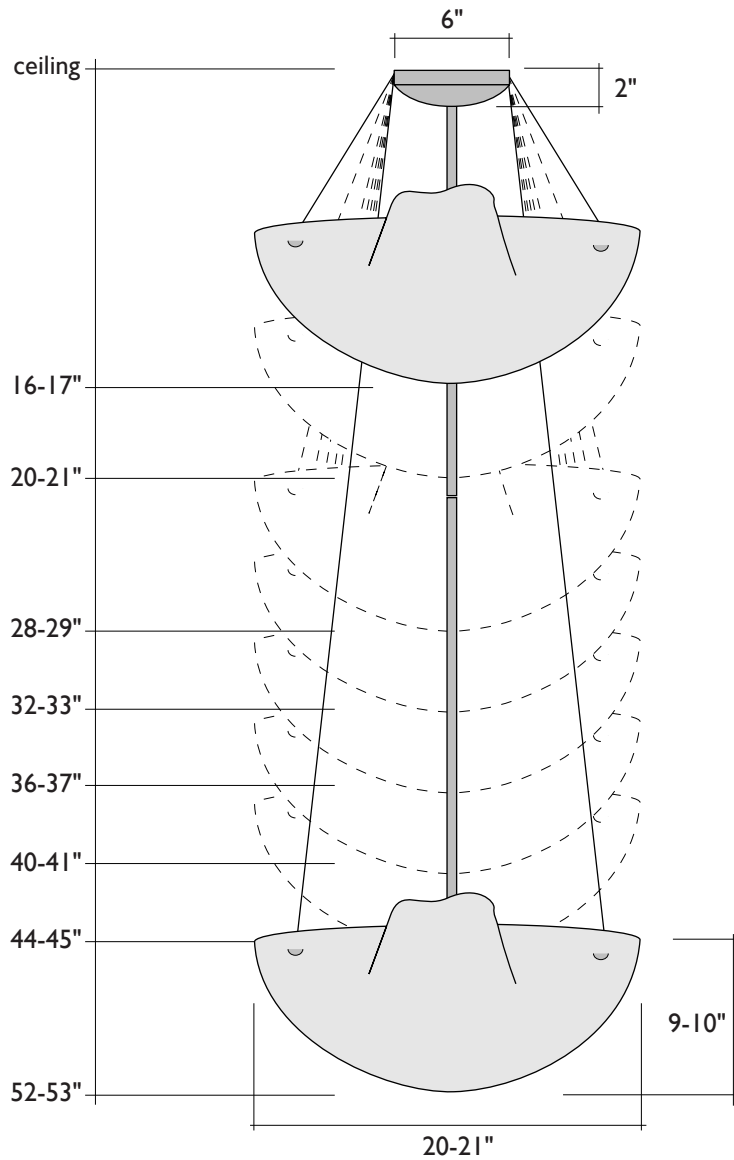

**NOTES:** The 32" Pendant comes with all attachment hardware, including ceiling mounted canopy, steel cable, connection fittings, and a selection of 3 stem pieces measuring 8", 12", and 24". By using one or more of the stem pieces, any of the 8 overall lengths shown above can be achieved. The fixture takes 3 standard light bulbs up to 150W each. The canopy and stem pieces are powder-coated in mineral bronze. See "Hanging Fixture Installation Instructions" for more information.

# SPECIFICATIONS: HANGING LIGHT FIXTURE (25" DRAPED PENDANT):

plan view looking down  
]from ceiling

**NOTES:** The 25" Pendant comes with all attachment hardware, including ceiling mounted canopy, steel cable, connection fittings, and a selection of 3 stem pieces measuring 8", 12", and 24". By using one or more of the stem pieces, any of the 8 overall lengths shown above can be achieved. The fixture takes 3 standard light bulbs up to 100W each. The canopy and stem pieces are powder-coated in mineral bronze. See "Hanging Fixture Installation Instructions" for more information.

# ITEM NUMBERS:

20" diameter  
Folded  
Bowl

AC1306.67

Twilight

AC1317.67

Cienega Explosions

**NOTES:** The 20" Folded Bowl comes with all attachment hardware, including ceiling mounted canopy, steel cable, connection fittings, and a selection of 3 stem pieces measuring 8", 12", and 24". By using one or more of the stem pieces, any of the 8 overall lengths shown above can be achieved. The fixture takes 3 standard light bulbs up to 60W each. The canopy and stem pieces are powder-coated in mineral bronze. See "Hanging Fixture Installation Instructions" for more information.