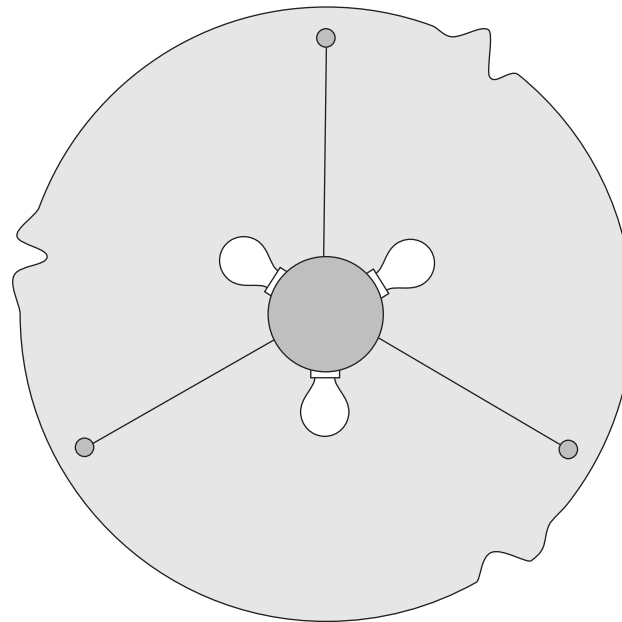

# SPECIFICATIONS: HANGING LIGHT FIXTURE (32" DRAPED PENDANT):

## ITEM NUMBERS:

32" diameter  
Draped  
Pendant

- AC1106.67 Twilight
- AC1113.67 Lava Cienega
- AC1114.67 Cienega Ether
- AC1117.67 Cienega Explosions
- AC1121.67 Burnished Fossil
- AC1122.67 Fallen Leaves
- AC1131.67 Copper Mesh

**NOTES:** The 32" Pendant comes with all attachment hardware, including ceiling mounted canopy, steel cable, connection fittings, and a selection of 3 stem pieces measuring 8", 12", and 24". By using one or more of the stem pieces, any of the 8 overall lengths shown above can be achieved. The fixture takes 3 standard light bulbs up to 150W each. The canopy and stem pieces are powder-coated in mineral bronze. See "Hanging Fixture Installation Instructions" for more information.

# SPECIFICATIONS: HANGING LIGHT FIXTURE (25" DRAPED PENDANT):

plan view looking down  
]from ceiling