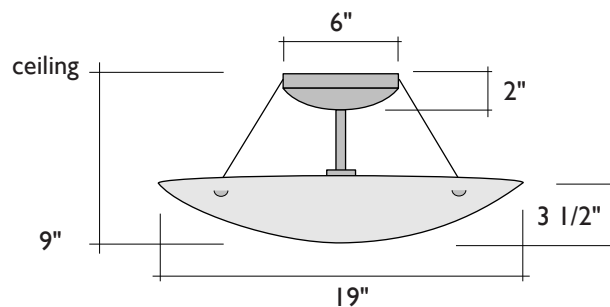

CLOSE-TO-CEILING

plan view looking down
]from ceiling

ITEM NUMBERS:

19" diameter
Pendant
w/stem kit

- **ACI406.67** Twilight Glass
- **ACI413.67** Lava Cienega
- **ACI414.67** Cienega Ether
- **ACI417.67** Cienega Explosions
- **ACI421.67** Burnished Fossil
- **ACI422.67** Fallen Leaves
- **ACI431.67** Copper Mesh

19" diameter
Pendant
close-to-ceiling

- **ACI506.67** Twilight Glass
- **ACI513.67** Lava Cienega
- **ACI514.67** Cienega Ether
- **ACI517.67** Cienega Explosions
- **ACI521.67** Burnished Fossil
- **ACI522.67** Fallen Leaves
- **ACI531.67** Copper Mesh

NOTES: The 19" Smooth Rim Pendant (Stemmed) comes with all attachment hardware, including ceiling mounted canopy, steel cable, connection fittings, and a selection of 3 stem pieces measuring 8", 12", and 24". By using one or more of the stem pieces, any of the 8 overall lengths shown above can be achieved. For low ceilings, the Close-To-Ceiling version should be used. The fixture takes 2 standard light bulbs up to 60W each. The canopy and stem pieces are powder-coated in mineral bronze. See "Hanging Fixture Installation Instructions" for more information.

ALCHEMY
GLASS & LIGHT
www.alchemyglass.com