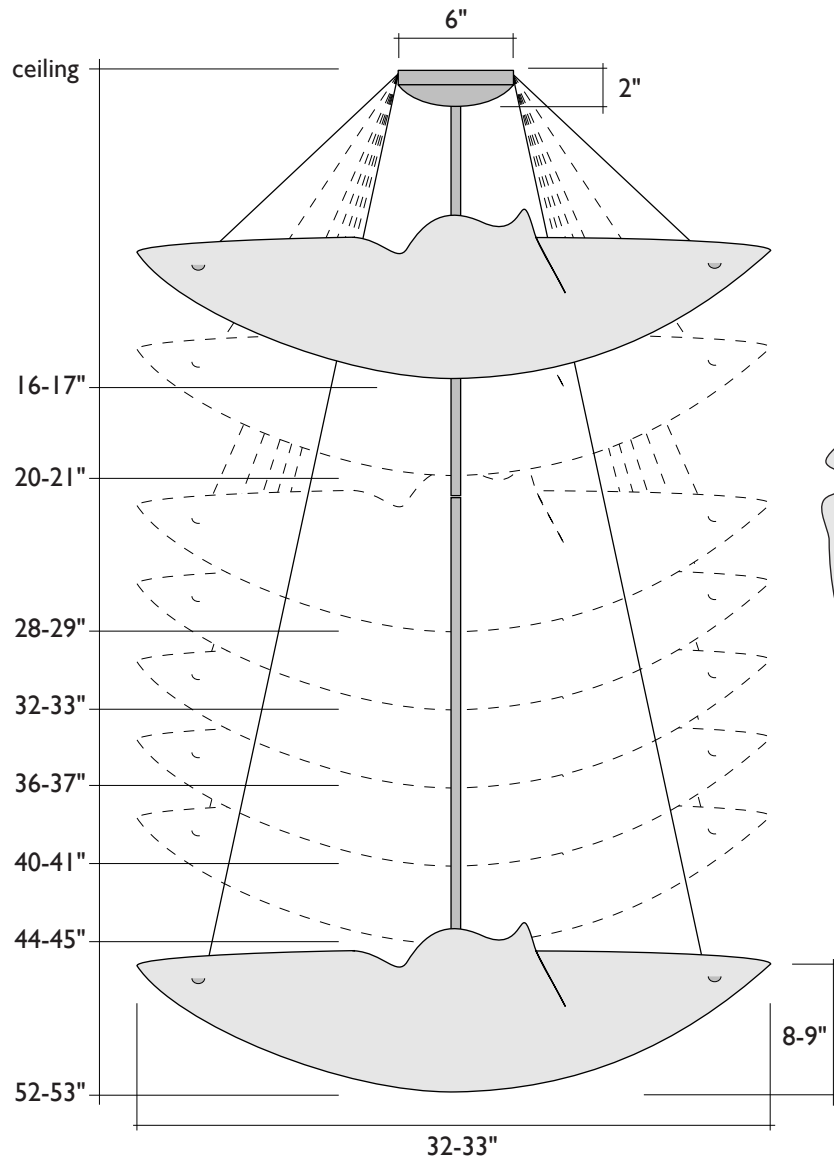

# SPECIFICATIONS: HANGING LIGHT FIXTURE (32" DRAPED PENDANT):

## ITEM NUMBERS:

32" diameter  
Draped  
Pendant

- AC1106.67 Twilight
- AC1113.67 Lava Cienega
- AC1114.67 Cienega Ether
- AC1117.67 Cienega Explosions
- AC1121.67 Burnished Fossil
- AC1122.67 Fallen Leaves
- AC1131.67 Copper Mesh

**NOTES:** The 32" Pendant comes with all attachment hardware, including ceiling mounted canopy, steel cable, connection fittings, and a selection of 3 stem pieces measuring 8", 12", and 24". By using one or more of the stem pieces, any of the 8 overall lengths shown above can be achieved. The fixture takes 3 standard light bulbs up to 150W each. The canopy and stem pieces are powder-coated in mineral bronze. See "Hanging Fixture Installation Instructions" for more information.

# SPECIFICATIONS: HANGING LIGHT FIXTURE (25" DRAPED PENDANT):

plan view looking down  
]from ceiling