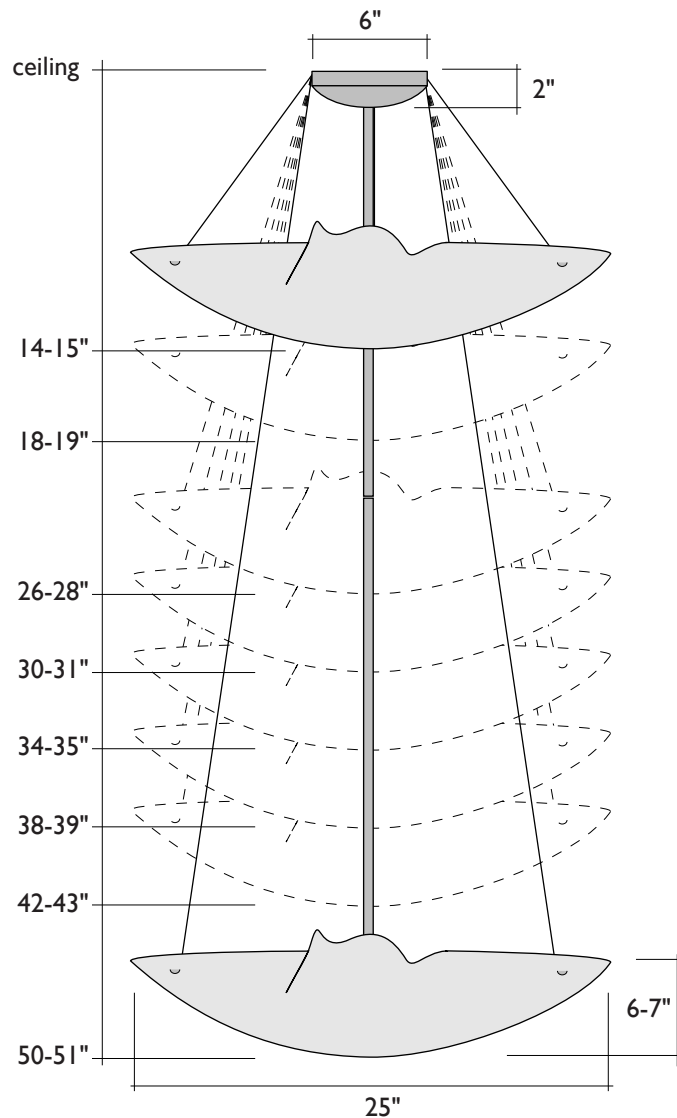

# SPECIFICATIONS: HANGING LIGHT FIXTURE (32" DRAPED PENDANT):

## ITEM NUMBERS:

32" diameter  
Draped  
Pendant

- AC1106.67 Twilight
- AC1113.67 Lava Cienega
- AC1114.67 Cienega Ether
- AC1117.67 Cienega Explosions
- AC1121.67 Burnished Fossil
- AC1122.67 Fallen Leaves
- AC1131.67 Copper Mesh

**NOTES:** The 32" Pendant comes with all attachment hardware, including ceiling mounted canopy, steel cable, connection fittings, and a selection of 3 stem pieces measuring 8", 12", and 24". By using one or more of the stem pieces, any of the 8 overall lengths shown above can be achieved. The fixture takes 3 standard light bulbs up to 150W each. The canopy and stem pieces are powder-coated in mineral bronze. See "Hanging Fixture Installation Instructions" for more information.

# SPECIFICATIONS: HANGING LIGHT FIXTURE (25" DRAPED PENDANT):

plan view looking down  
]from ceiling