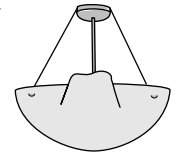

**NOTES:** The 25" Pendant comes with all attachment hardware, including ceiling mounted canopy, steel cable, connection fittings, and a selection of 3 stem pieces measuring 8", 12", and 24". By using one or more of the stem pieces, any of the 8 overall lengths shown above can be achieved. The fixture takes 3 standard light bulbs up to 100W each. The canopy and stem pieces are powder-coated in mineral bronze. See "Hanging Fixture Installation Instructions" for more information.

# SPECIFICATIONS: HANGING LIGHT FIXTURE (20" FOLDED BOWL):

# ITEM NUMBERS:

20" diameter  
Folded  
Bowl

AC1306.67

Twilight

AC1317.67

Cienega Explosions

**NOTES:** The 20" Folded Bowl comes with all attachment hardware, including ceiling mounted canopy, steel cable, connection fittings, and a selection of 3 stem pieces measuring 8", 12", and 24". By using one or more of the stem pieces, any of the 8 overall lengths shown above can be achieved. The fixture takes 3 standard light bulbs up to 60W each. The canopy and stem pieces are powder-coated in mineral bronze. See "Hanging Fixture Installation Instructions" for more information.