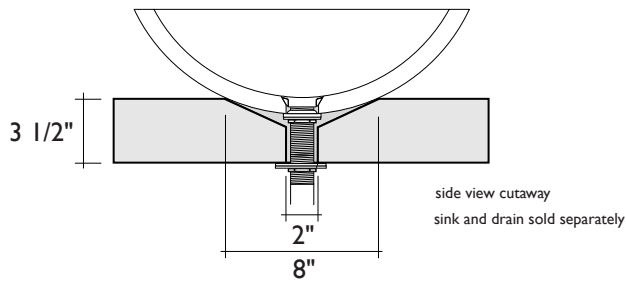

SPECIFICATIONS: STONE COUNTERTOP (CARVED CENTER):

STANDARD SIZE ROUGH-HEWN 3 1/2" THICK

front view

side view cutaway
sink and drain sold separately

18" sink

32 1/2"

plan view

SMALLER SIZE HONED 2" THICK

front view

side view cutaway
sink and drain sold separately

15" sink

26"

plan view

ITEM NUMBERS:

3 1/2" Rough-Hewn

AB2161.87

32 1/2" x 20 1/2"

2" Honed

AB2262.88

26" x 18"

Alchemy also offers steel vanity bases designed specifically for these stone tops. See "Steel Vanity Base Specifications" for more info.

NOTES: These countertops are French Limestone, a light cream colored porous stone with slight veining. Stones are sealed after carving to protect from spot staining. The larger stone with rough-hewn edge has a coarser grain and small pieces may flake off the roughened edges. The smaller stone has a denser structure that allows the surfaces to be honed to a smooth flat finish. Both have carved out center areas to support our above-counter round sinks. Countertops are supplied with a C-Washer and extra nut for sink installation with an Alchemy drain assembly (see "C-Washer & Stone Countertop Installation Instructions" for more info). No mounting ring is needed with this type of countertop.

ALCHEMY
GLASS & LIGHT

www.alchemyglass.com

SPECIFICATIONS: ENZO COUNTERTOP (FOR UNDERMOUNT SINKS):

STANDARD SIZE

ITEM NUMBERS:

40" Standard Top

AB2363.88

40" x 24"