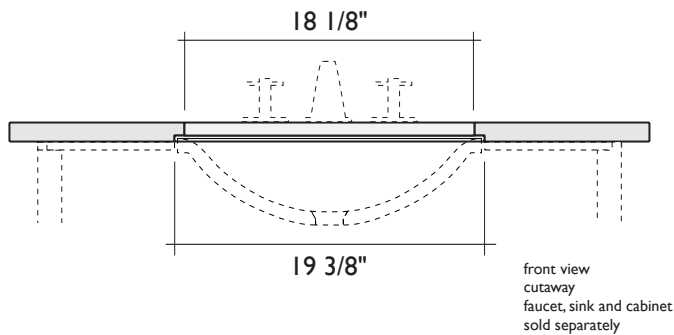

SPECIFICATIONS: STONE COUNTERTOP (CARVED CENTER):

STANDARD SIZE ROUGH-HEWN 3 1/2" THICK

front view

side view cutaway
sink and drain sold separately

18" sink

32 1/2"

plan view

SMALLER SIZE HONED 2" THICK

front view

side view cutaway
sink and drain sold separately

15" sink

26"

plan view

ITEM NUMBERS:

3 1/2" Rough-Hewn

AB2161.87

32 1/2" x 20 1/2"

2" Honed

AB2262.88

26" x 18"

Alchemy also offers steel vanity bases designed specifically for these stone tops. See "Steel Vanity Base Specifications" for more info.

NOTES: These countertops are French Limestone, a light cream colored porous stone with slight veining. Stones are sealed after carving to protect from spot staining. The larger stone with rough-hewn edge has a coarser grain and small pieces may flake off the roughened edges. The smaller stone has a denser structure that allows the surfaces to be honed to a smooth flat finish. Both have carved out center areas to support our above-counter round sinks. Countertops are supplied with a C-Washer and extra nut for sink installation with an Alchemy drain assembly (see "C-Washer & Stone Countertop Installation Instructions" for more info). No mounting ring is needed with this type of countertop.

ALCHEMY
GLASS & LIGHT

www.alchemyglass.com

SPECIFICATIONS: ENZO COUNTERTOP (FOR UNDERMOUNT SINKS):

STANDARD SIZE

ITEM NUMBERS:

40" Standard Top

AB2363.88

40" x 24"