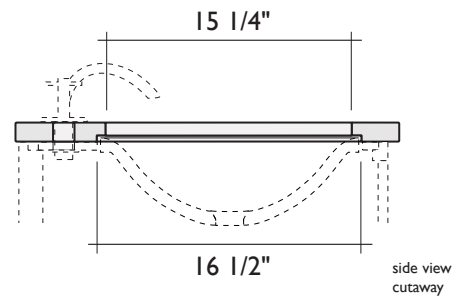

SPECIFICATIONS: STONE COUNTERTOP (CARVED CENTER):

STANDARD SIZE ROUGH-HEWN 3 1/2" THICK

front view

side view cutaway
sink and drain sold separately

18" sink

32 1/2"

plan view

SMALLER SIZE HONED 2" THICK

32 1/2" x 20 1/2"

2" Honed

AB2262.88

26" x 18"

Alchemy also offers steel vanity bases designed specifically for these stone tops. See "Steel Vanity Base Specifications" for more info.

NOTES: These countertops are French Limestone, a light cream colored porous stone with slight veining. Stones are sealed after carving to protect from spot staining. The larger stone with rough-hewn edge has a coarser grain and small pieces may flake off the roughened edges. The smaller stone has a denser structure that allows the surfaces to be honed to a smooth flat finish. Both have carved out center areas to support our above-counter round sinks. Countertops are supplied with a C-Washer and extra nut for sink installation with an Alchemy drain assembly (see "C-Washer & Stone Countertop Installation Instructions" for more info). No mounting ring is needed with this type of countertop.

ALCHEMY
GLASS & LIGHT

www.alchemyglass.com

SPECIFICATIONS: ENZO COUNTERTOP (FOR UNDERMOUNT SINKS):

STANDARD SIZE

ITEM NUMBERS:

40" Standard Top

AB2363.88

40" x 24"

26" Small Top

AB2463.88

26" x 24"

76" Double Top

AB2563.88

76" x 24"

See "Enzo Lagno Cabinet Specifications" for more information on the cabinets these tops are designed to sit on.

NOTES: