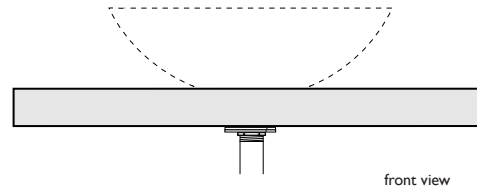

SPECIFICATIONS: STONE COUNTERTOP (CARVED CENTER):

STANDARD SIZE ROUGH-HEWN 3 1/2" THICK

front view

side view cutaway
sink and drain sold separately

18" sink

32 1/2"

plan view

SMALLER SIZE HONED 2" THICK

front view

side view cutaway
sink and drain sold separately

15" sink

26"

plan view

ITEM NUMBERS:

3 1/2" Rough-Hewn

AB2161.87