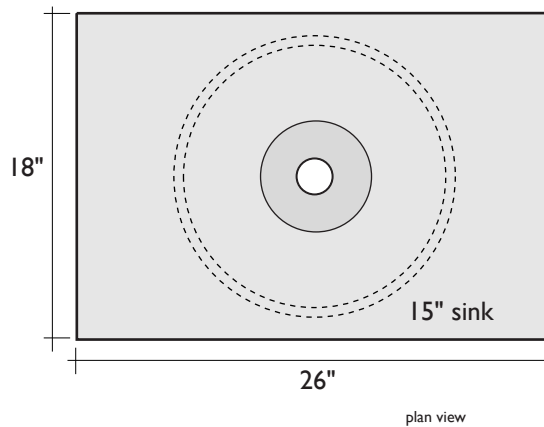

SPECIFICATIONS: STONE COUNTERTOP (CARVED CENTER):

STANDARD SIZE ROUGH-HEWN 3 1/2" THICK

front view

side view cutaway
sink and drain sold separately

18" sink

32 1/2"

plan view

SMALLER SIZE HONED 2" THICK

front view

side view cutaway
sink and drain sold separately

15" sink

26"

plan view

ITEM NUMBERS:

3 1/2" Rough-Hewn

AB2161.87

ALCHEMY
GLASS & LIGHT

www.alchemyglass.com

SPECIFICATIONS: ENZO COUNTERTOP (FOR UNDERMOUNT SINKS):

STANDARD SIZE

ITEM NUMBERS:

40" Standard Top

AB2363.88

40" x 24"

26" Small Top

AB2463.88

26" x 24"

76" Double Top

AB2563.88

76" x 24"

See "Enzo Lagno Cabinet Specifications" for more information on the cabinets these tops are designed to sit on.

NOTES: