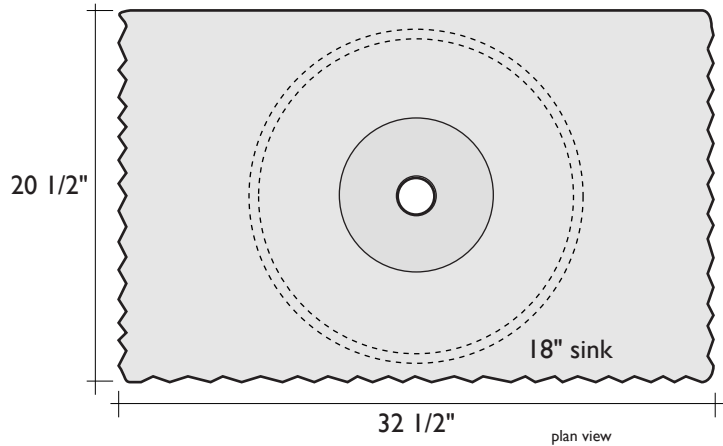

SPECIFICATIONS: STONE COUNTERTOP (CARVED CENTER):

STANDARD SIZE ROUGH-HEWN 3 1/2" THICK

front view

side view cutaway
sink and drain sold separately

18" sink

32 1/2"

plan view

SMALLER SIZE HONED 2" THICK

front view

side view cutaway
sink and drain sold separately

15" sink

26"

plan view

ITEM NUMBERS:

3 1/2" Rough-Hewn

AB2161.87