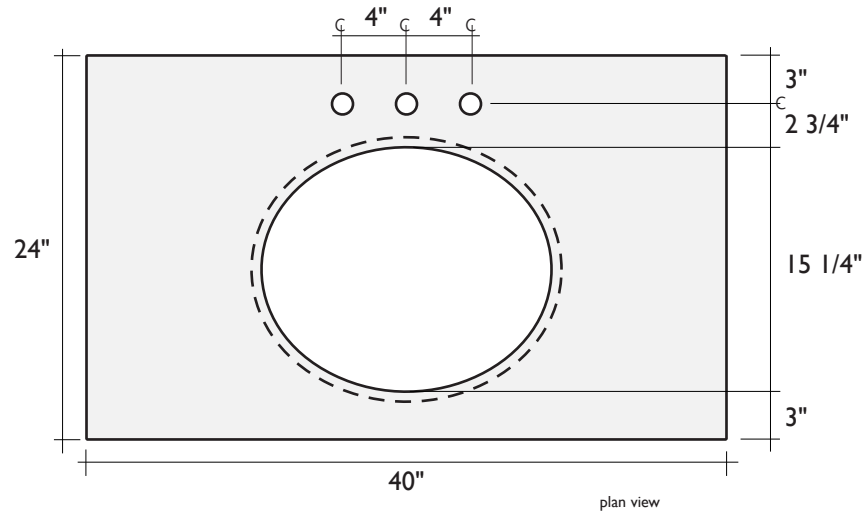

SPECIFICATIONS: STONE COUNTERTOP (CARVED CENTER):

STANDARD SIZE ROUGH-HEWN 3 1/2" THICK

front view

side view cutaway
sink and drain sold separately

18" sink

32 1/2"

plan view

SMALLER SIZE HONED 2" THICK

front view

side view cutaway
sink and drain sold separately

15" sink

26"

plan view

ITEM NUMBERS:

3 1/2" Rough-Hewn

AB2161.87

ALCHEMY
GLASS & LIGHT

www.alchemyglass.com

SPECIFICATIONS: ENZO COUNTERTOP (FOR UNDERMOUNT SINKS):

STANDARD SIZE

ITEM NUMBERS:

40" Standard Top

AB2363.88

40" x 24"

26" Small Top

AB2463.88

26" x 24"

76" Double Top

AB2563.88

76" x 24"

See "Enzo Lagno Cabinet Specifications" for more information on the cabinets these tops are designed to sit on.

NOTES: