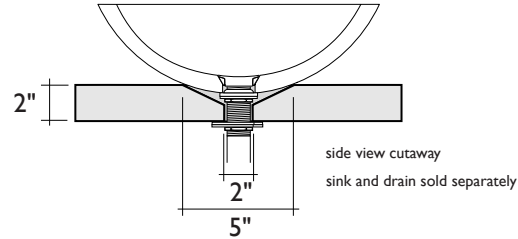

SPECIFICATIONS: STONE COUNTERTOP (CARVED CENTER):

STANDARD SIZE ROUGH-HEWN 3 1/2" THICK

front view

side view cutaway
sink and drain sold separately

18" sink

32 1/2"

plan view

SMALLER SIZE HONED 2" THICK

front view

side view cutaway
sink and drain sold separately

15" sink

26"

plan view

ITEM NUMBERS:

3 1/2" Rough-Hewn

AB2161.87

32 1/2" x 20 1/2"

2" Honed

AB2262.88

26" x 18"

Alchemy also offers steel vanity bases designed specifically for these stone tops. See "Steel Vanity Base Specifications" for more info.

NOTES: These countertops are French Limestone, a light cream colored porous stone with slight veining. Stones are sealed after carving to protect from spot staining. The larger stone with rough-hewn edge has a coarser grain and small pieces may flake off the roughened edges. The smaller stone has a denser structure that allows the surfaces to be honed to a smooth flat finish. Both have carved out center areas to support our above-counter round sinks. Countertops are supplied with a C-Washer and extra nut for sink installation with an Alchemy drain assembly (see "C-Washer & Stone Countertop Installation Instructions" for more info). No mounting ring is needed with this type of countertop.