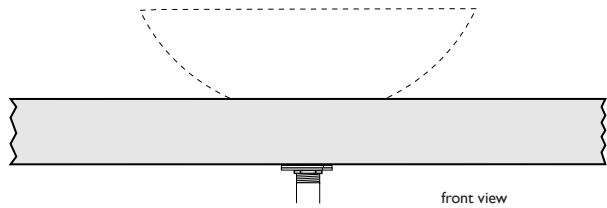

SPECIFICATIONS: STONE COUNTERTOP (CARVED CENTER):

STANDARD SIZE ROUGH-HEWN 3 1/2" THICK

front view

side view cutaway
sink and drain sold separately

18" sink

32 1/2"

plan view

SMALLER SIZE HONED 2" THICK

front view

side view cutaway
sink and drain sold separately

15" sink

26"

plan view

ITEM NUMBERS:

3 1/2" Rough-Hewn

AB2161.87

32 1/2" x 20 1/2"

2" Honed

AB2262.88

26" x 18"

Alchemy also offers steel vanity bases designed specifically for these stone tops. See "Steel Vanity Base Specifications" for more info.

NOTES: These countertops are French Limestone, a light cream colored porous stone with slight veining. Stones are sealed after carving to protect from spot staining. The larger stone with rough-hewn edge has a coarser grain and small pieces may flake off the roughened edges. The smaller stone has a denser structure that allows the surfaces to be honed to a smooth flat finish. Both have carved out center areas to support our above-counter round sinks. Countertops are supplied with a C-Washer and extra nut for sink installation with an Alchemy drain assembly (see "C-Washer & Stone Countertop Installation Instructions" for more info). No mounting ring is needed with this type of countertop.