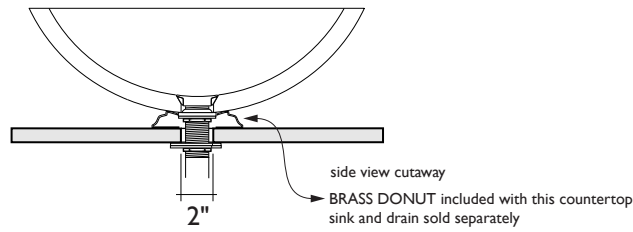

SPECIFICATIONS: GLASS COUNTERTOP (FLAT/NO SLUMP):

STANDARD SIZE