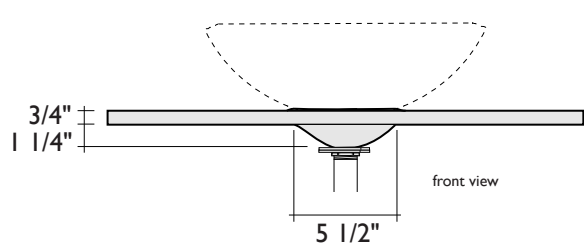

# SPECIFICATIONS: GLASS COUNTERTOPS (SLUMPED CENTER):

## STANDARD SIZE

## SMALLER SIZE