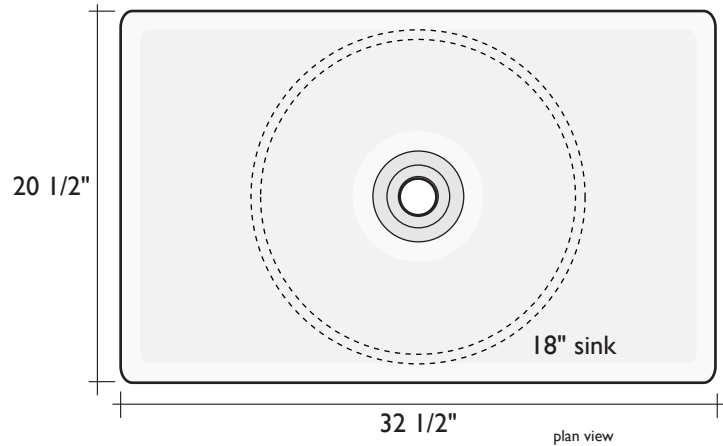

## SMALLER SIZE

# ITEM NUMBERS:

Water Texture

AB2103.81 32 1/2" x 20 1/2"  
AB2203.81 26" x 18"

Smooth Fused

AB2105.81 32 1/2" x 20 1/2"  
AB2205.81 26" x 18"

Fireworks Cienega

AB2115.81 32 1/2" x 20 1/2"  
AB2215.81 26" x 18"

## STANDARD SIZE