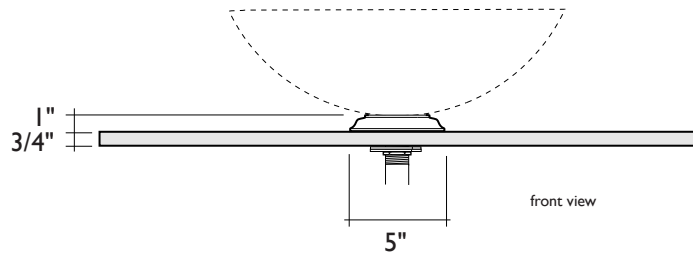

SPECIFICATIONS: GLASS COUNTERTOP (FLAT/NO SLUMP):

STANDARD SIZE