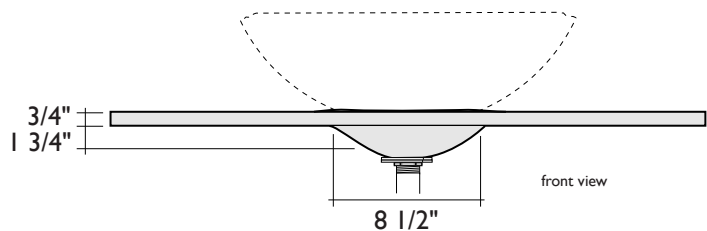

# SPECIFICATIONS: GLASS COUNTERTOPS (SLUMPED CENTER):

## STANDARD SIZE

## SMALLER SIZE