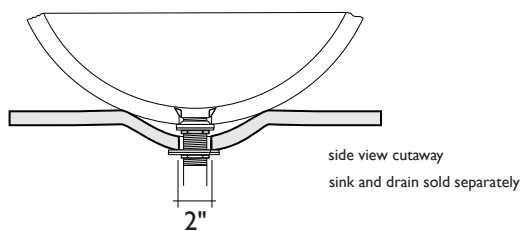

# SPECIFICATIONS: GLASS COUNTERTOPS (SLUMPED CENTER):

## STANDARD SIZE

## SMALLER SIZE