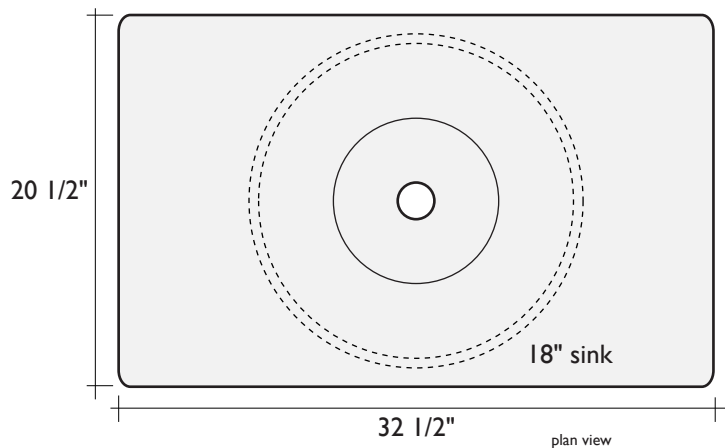

# SPECIFICATIONS: GLASS COUNTERTOPS (SLUMPED CENTER):

## STANDARD SIZE

## SMALLER SIZE