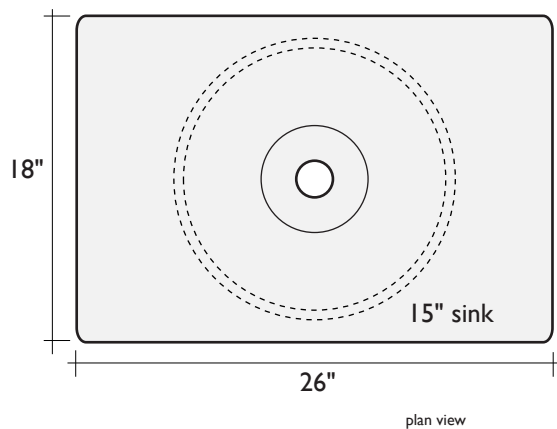

# SPECIFICATIONS: GLASS COUNTERTOPS (SLUMPED CENTER):

## STANDARD SIZE

## SMALLER SIZE