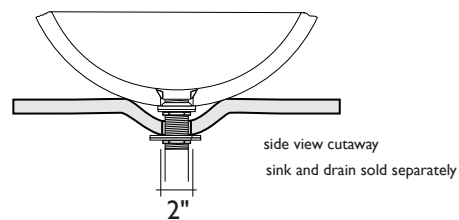

# SPECIFICATIONS: GLASS COUNTERTOPS (SLUMPED CENTER):

## STANDARD SIZE

## SMALLER SIZE