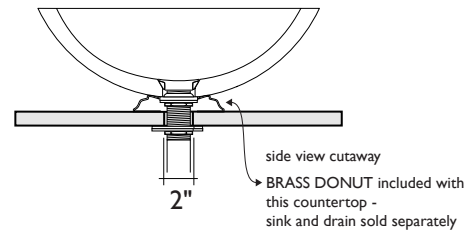

SMALLER SIZE