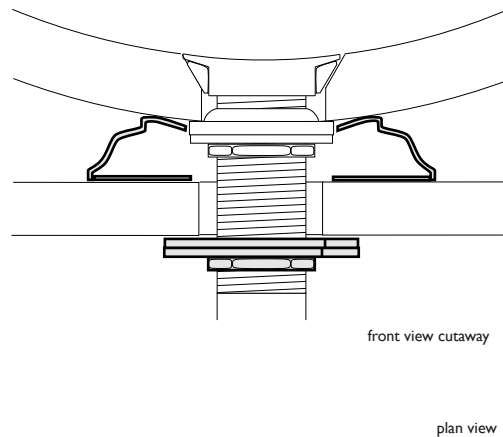

SPECIFICATIONS: BRASS DONUT

ITEM NUMBERS:

Brass
Donut

- AB3601.01 Raw
- AB3601.11 Polished Chrome
- AB3601.12 Satin Chrome
- AB3601.21 Polished Brass
- AB3601.22 Satin Brass
- AB3601.23 Antique Brass
- AB3601.31 Polished Nickel
- AB3601.32 Satin Nickel
- AB3601.33 Antique Nickel
- AB3601.43 Antique Copper
- AB3601.51 Polished Gold
- AB3601.52 Satin Gold
- AB3601.64 Oil-Rubbed Bronze
- AB3601.65 Verde

NOTES: The Brass Donut is a spun brass mounting ring for supporting Alchemy's round-bottomed sinks on flat countertops. The Donut is designed to work in conjunction with Alchemy's drain assemblies to secure sink to countertop. The Donut comes with a flat brass positioning ring, a cork-padded C-Washer, and a drain nut. The Donut and C-Washer plated in finishes to match the drain or other plumbing fixtures. The nut is unplated. See "Brass Donut Installation Instructions" for more information.