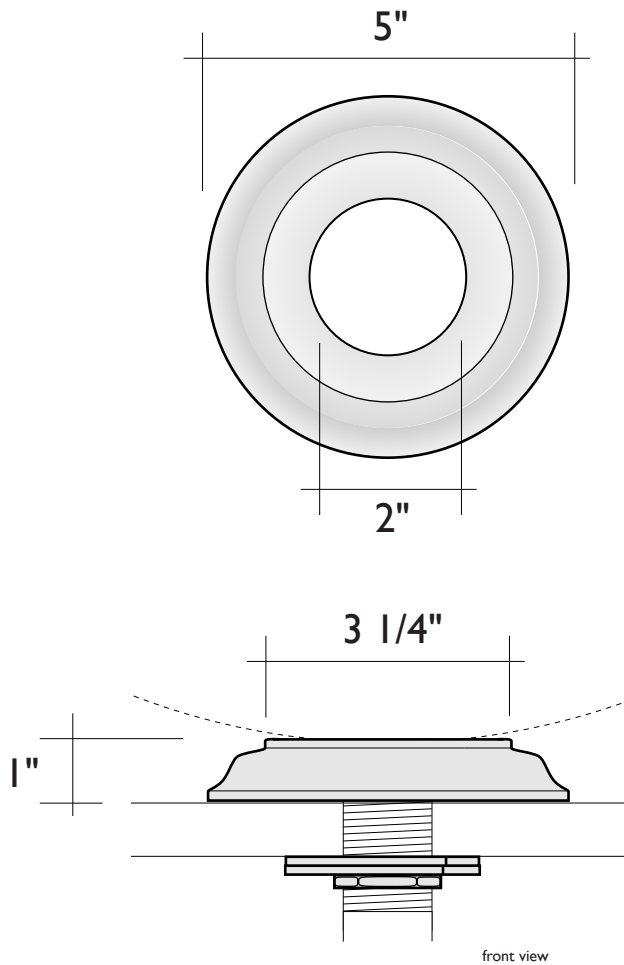

SPECIFICATIONS: BRASS DONUT

ITEM NUMBERS:

Brass
Donut

- AB3601.01 Raw
- AB3601.11 Polished Chrome
- AB3601.12 Satin Chrome
- AB3601.21 Polished Brass
- AB3601.22 Satin Brass
- AB3601.23 Antique Brass
- AB3601.31 Polished Nickel
- AB3601.32 Satin Nickel
- AB3601.33 Antique Nickel
- AB3601.43 Antique Copper
- AB3601.51 Polished Gold
- AB3601.52 Satin Gold
- AB3601.64 Oil-Rubbed Bronze
- AB3601.65 Verde

NOTES: The Brass Donut is a spun brass mounting ring for supporting Alchemy's round-bottomed sinks on flat countertops. The Donut is designed to work in conjunction with Alchemy's drain assemblies to secure sink to countertop. The Donut comes with a flat brass positioning ring, a cork-padded C-Washer, and a drain nut. The Donut and C-Washer plated in finishes to match the drain or other plumbing fixtures. The nut is unplated. See "Brass Donut Installation Instructions" for more information.